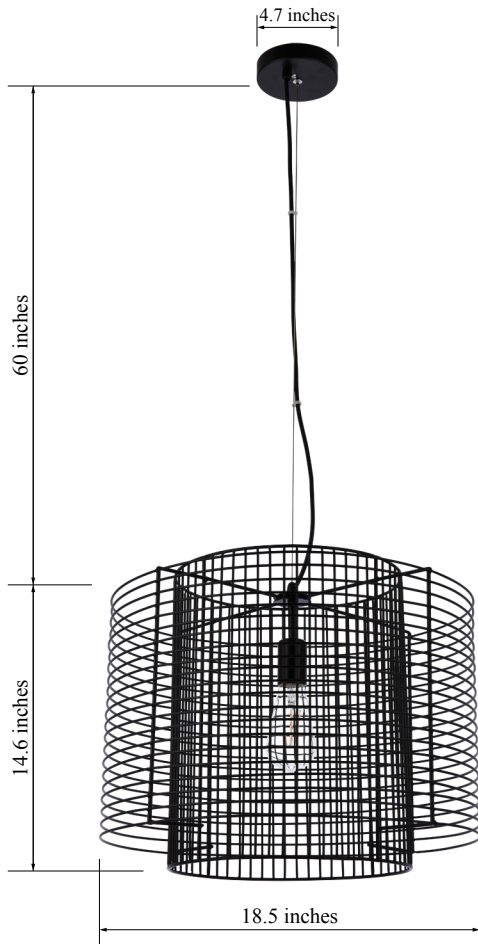

### Deleon 1-Light Pendant lamp Iron Shade

Black  
Item No:LD2344BK

Brass  
Item No:LD2344BR

Available Finishes

#### Dimensions

Canopy Size(in)	D4.7"H1"
Chain/Rod Length	60"
Length	N/A
Width	18.5"
Height	14.6"
Maximum Height	74.6"

#### Specifications

Finish	2 Finishes
Material	Iron
Glass Color	N/A
Type	Pendant lamp
Hanging Device	Cord
Voltage	110-125V
Dimmable	Yes
Warranty	1 Year Limited
Shipment Type	Small Parcel

#### Bulb / Socket

Socket Type	E26
Number of Lights	1
Wattage/Bulb	40W
Included	No